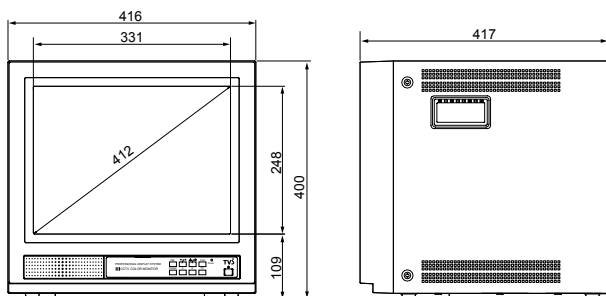

## Ness 17DXA 17" Colour CRT Monitor

- Multi-Language OSD (On Screen Display) user control
- 19" rack mountable
- Over/Under scan (Push-push type on front panel)
- Super high resolution >800TV lines
- Built-in 3 Channel manual switcher
- Auto loop through
- Microprocessor digital control
- Durable metal cabinet
- Dual scanning system NTSC/PAL compatible
- Universal power input AC 100 ~ 240V
- Built-in clear and crisp speaker
- (17") Viewing area > (15") 13%

### DIMENSIONS

unit: mm

### SPECIFICATIONS

<b>Part Number</b>	104-317
<b>Model</b>	Ness - 17DXA
<b>Picture Tube</b>	17" 0.25mm color CDT
<b>Horizontal Resolution</b>	>800 TV lines (Center)
<b>Scanning Frequency</b>	15.734 KHz/60 Hz (NTSC) 15.625 KHz/50 Hz (PAL)
<b>Video Input</b>	Composite video 1.0 V p-p 75 Ω
<b>Video Connections</b>	Video BNC in x 2, Y/C in x 1 Video BNC out x 2, Y/C out x 1
<b>Audio Connections</b>	RCA in x 3 RCA out x 3
<b>Control Front</b>	Power on/off, O/U scan, OSD for...
<b>Aspect Ratio</b>	4:3
<b>Color Temperature</b>	9300°K (NTSC) / 6500°K (PAL)
<b>Power Input</b>	AC 100 ~ 240V, 50/60 Hz
<b>Power Consumption</b>	100W max
<b>Dimensions (WxHxD) Packing</b>	575 x 523 x 548 mm
<b>Product</b>	416 x 400 x 417 mm
<b>Weight Net</b>	20 Kgs
<b>Gross</b>	21 Kgs
<b>Operating Humidity Condition</b>	10% ~ 90%
<b>Operating Temperature Range</b>	-10°C ~ +50°C