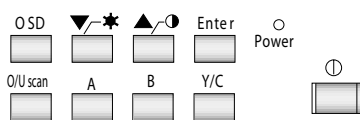

FRONT PANEL CONTROLS