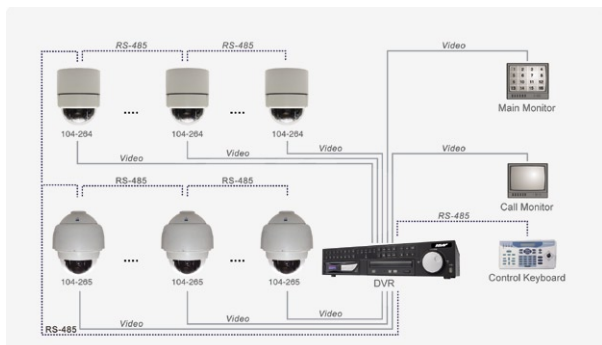

Consistent
CCTV
Commitment
to
Value

Ness Ultimate Series

Features

- Preset speed up to 300°/sec.
- Preset accuracy of 0.5°
- 720° pan rotation with Auto Flip Back
- Proportional Pan & Tilt Speed
- Preset Positions/Auto Pan/Sequence/Cruise
- Auto Calibration
- Automatic Mechanical Image Flip (180°)

Dynamic Dome Applications

- Schedule Function
- Multiple built-in Protocols
- Extraordinary lightweight design for easy installation
- Vandal proof dome cover
- Weather resistant housing (Outdoor model)
- Flexible indoor/outdoor mountings

Superior Camera Image Quality

- 12x Optical Zoom
- 10x Digital Zoom
- Backlight Compensation
- Auto Focus
- Auto White Balance
- Auto Gain Control
- Auto Iris Control
- Auto Calibration
- Removable IR Cut Filter
- Minimum Illumination: 1 Lux, 0 Lux (IR illuminator)

Rugged Mini PTZ

Rugged Mini Speed Domes 12X

The Ultimate Rugged Mini vandal proof speed dome camera series incorporates many well-known features from the Ultimate High Speed Dome Camera Series, such as multiple built-in protocols, Schedule and Home function.

The Ultimate Rugged Mini series is an affordable compact speed dome camera, delivering uncompromised functionality and performance at a competitive price.

PTZ features include high speed panning (300°/sec), proportional pan/tilt under all magnification, programmable presets, autopan and cruise functions.

Full control is available via the Ultimate PTZ Controller or any Ultimate DVR for both local and online configuration and operation.

Available in indoor and outdoor models and a variety of brackets and mounting kits allow for roof, corner, wall, flush and suspended mounting.

See the full Features list or ask your local Ness branch for a demo. "Seeing is believing".